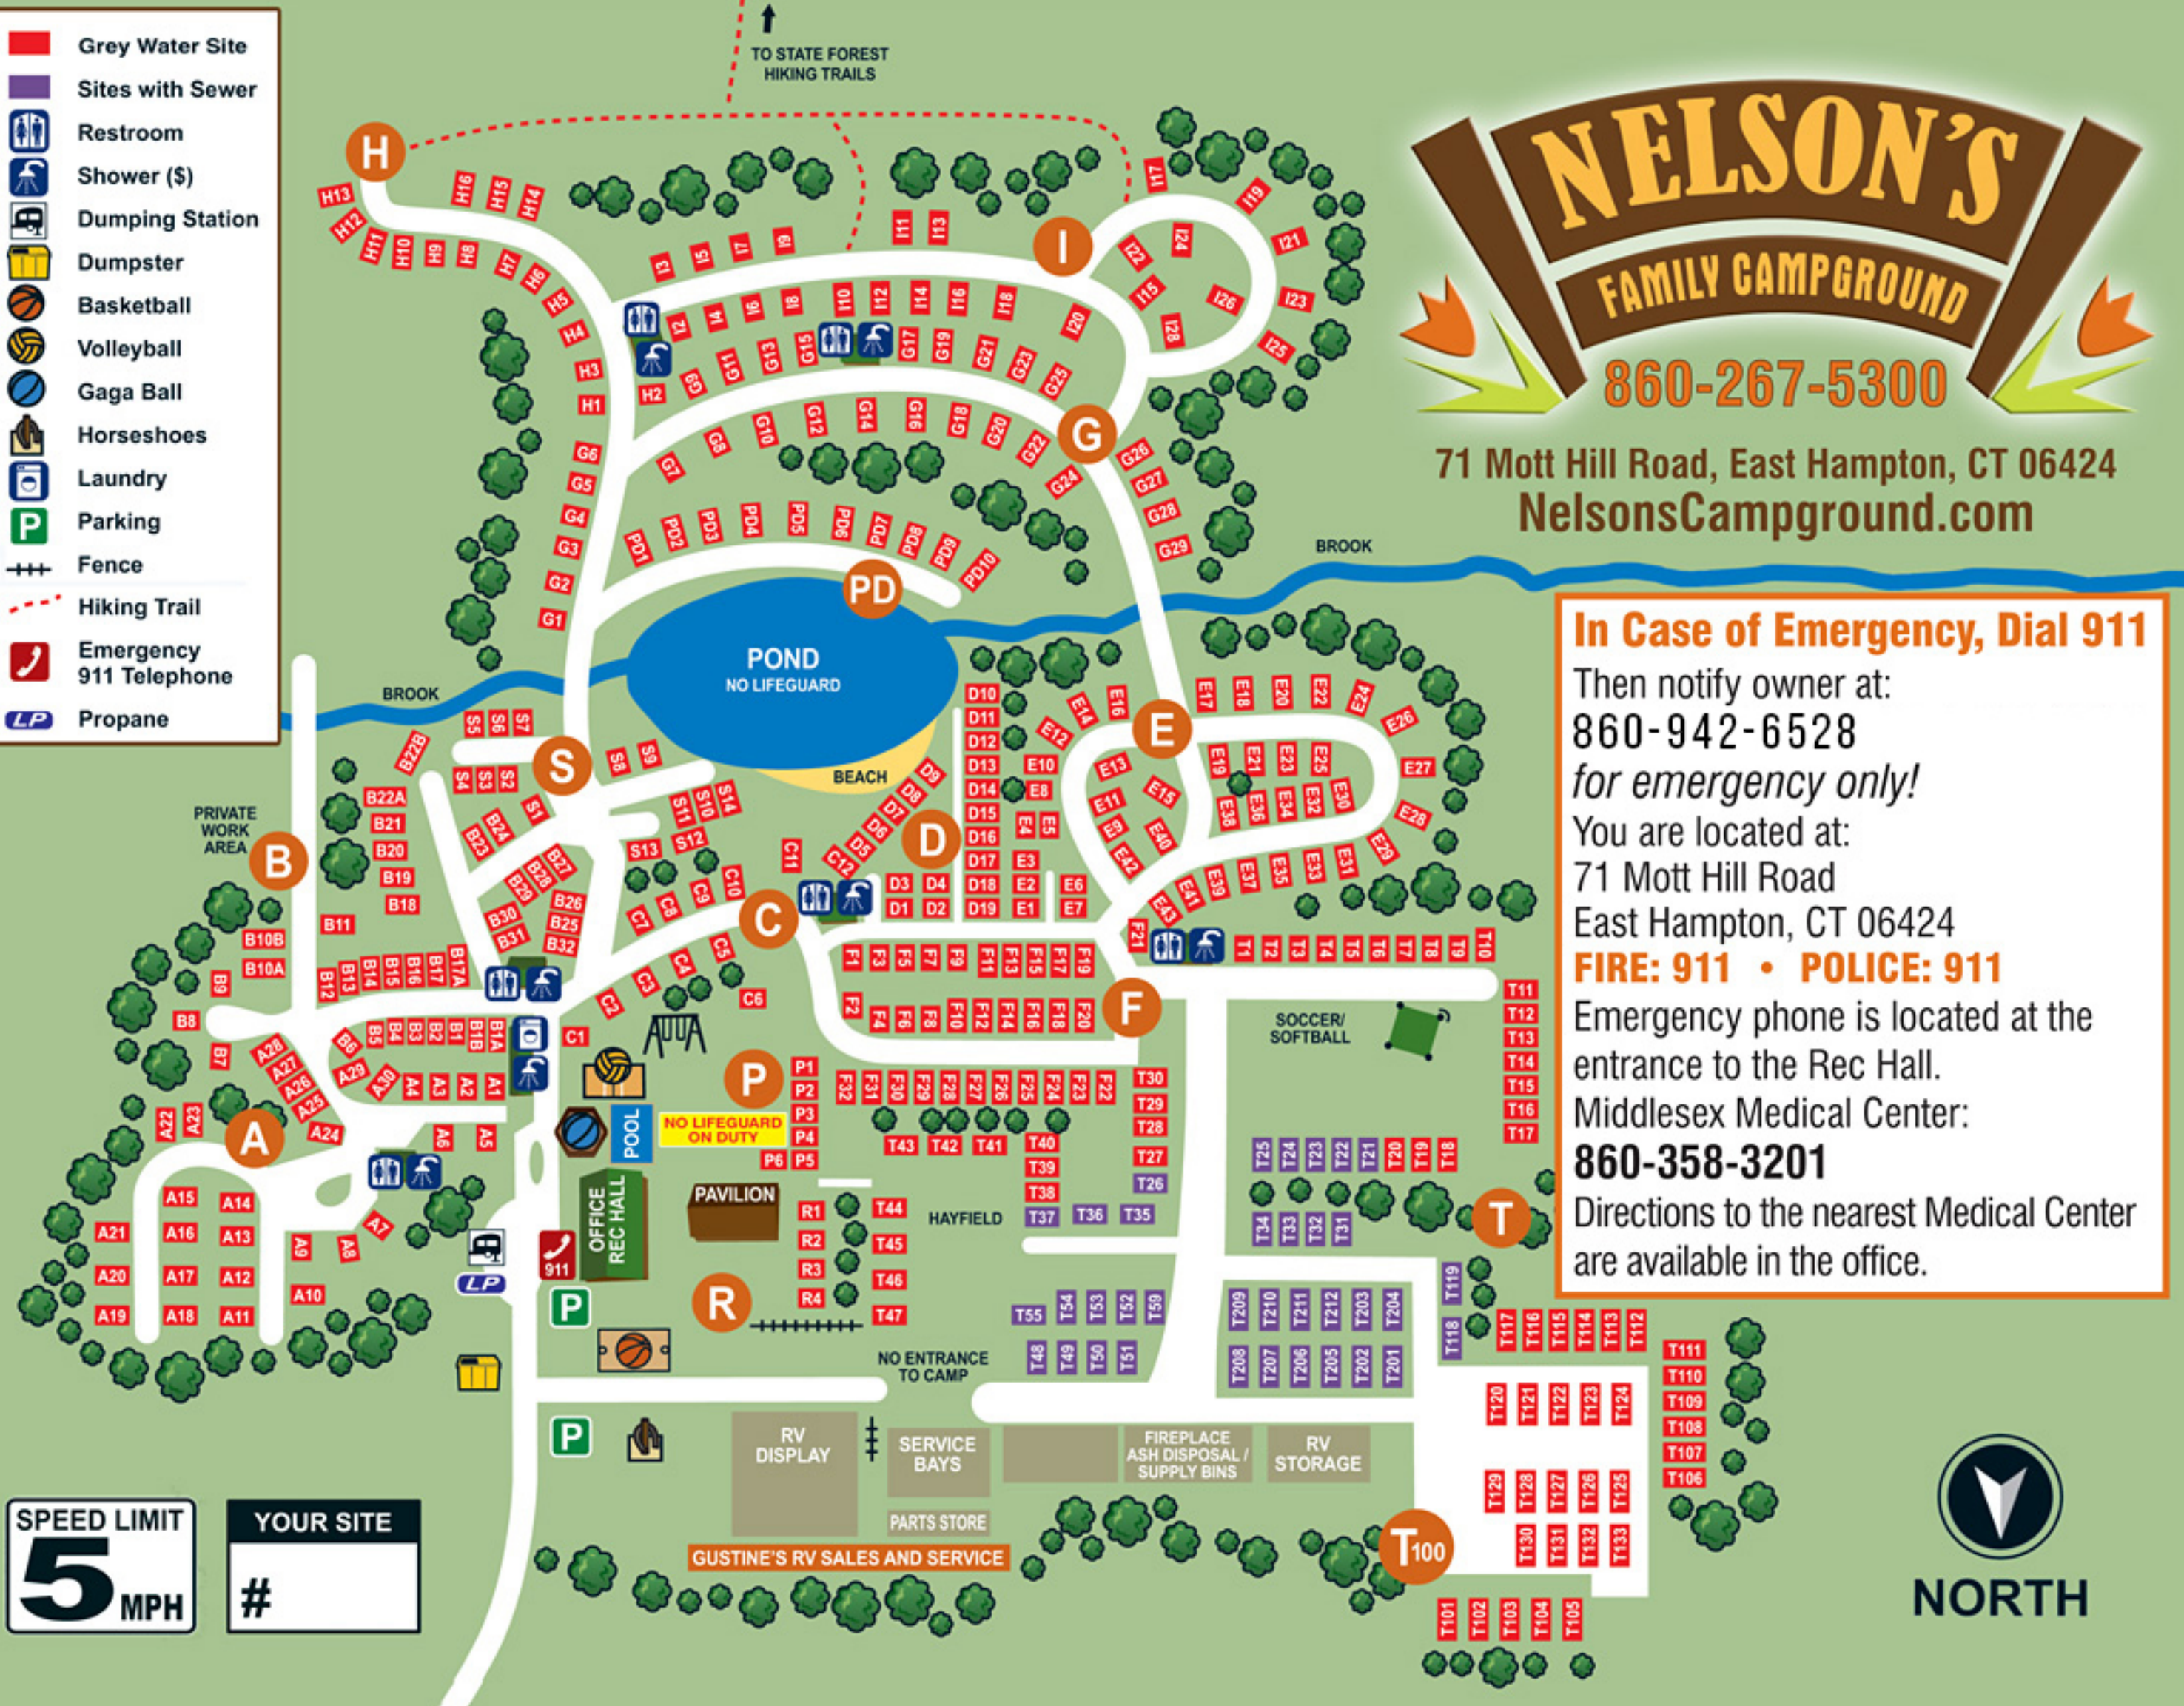

-  Grey Water Site
-  Sites with Sewer
-  Restroom
-  Shower (\$)
-  Dumping Station
-  Dumpster
-  Basketball
-  Volleyball
-  Gaga Ball
-  Horseshoes
-  Laundry
-  Parking
-  Fence
-  Hiking Trail
-  Emergency 911 Telephone
-  Propane

NELSON'S

FAMILY CAMPGROUND

860-267-5300

71 Mott Hill Road, East Hampton, CT 06424
NelsonsCampground.com

In Case of Emergency, Dial 911
 Then notify owner at:
860-942-6528
for emergency only!
 You are located at:
 71 Mott Hill Road
 East Hampton, CT 06424
FIRE: 911 • POLICE: 911
 Emergency phone is located at the
 entrance to the Rec Hall.
 Middlesex Medical Center:
860-358-3201
 Directions to the nearest Medical Center
 are available in the office.

SPEED LIMIT
5
 MPH

YOUR SITE
 #